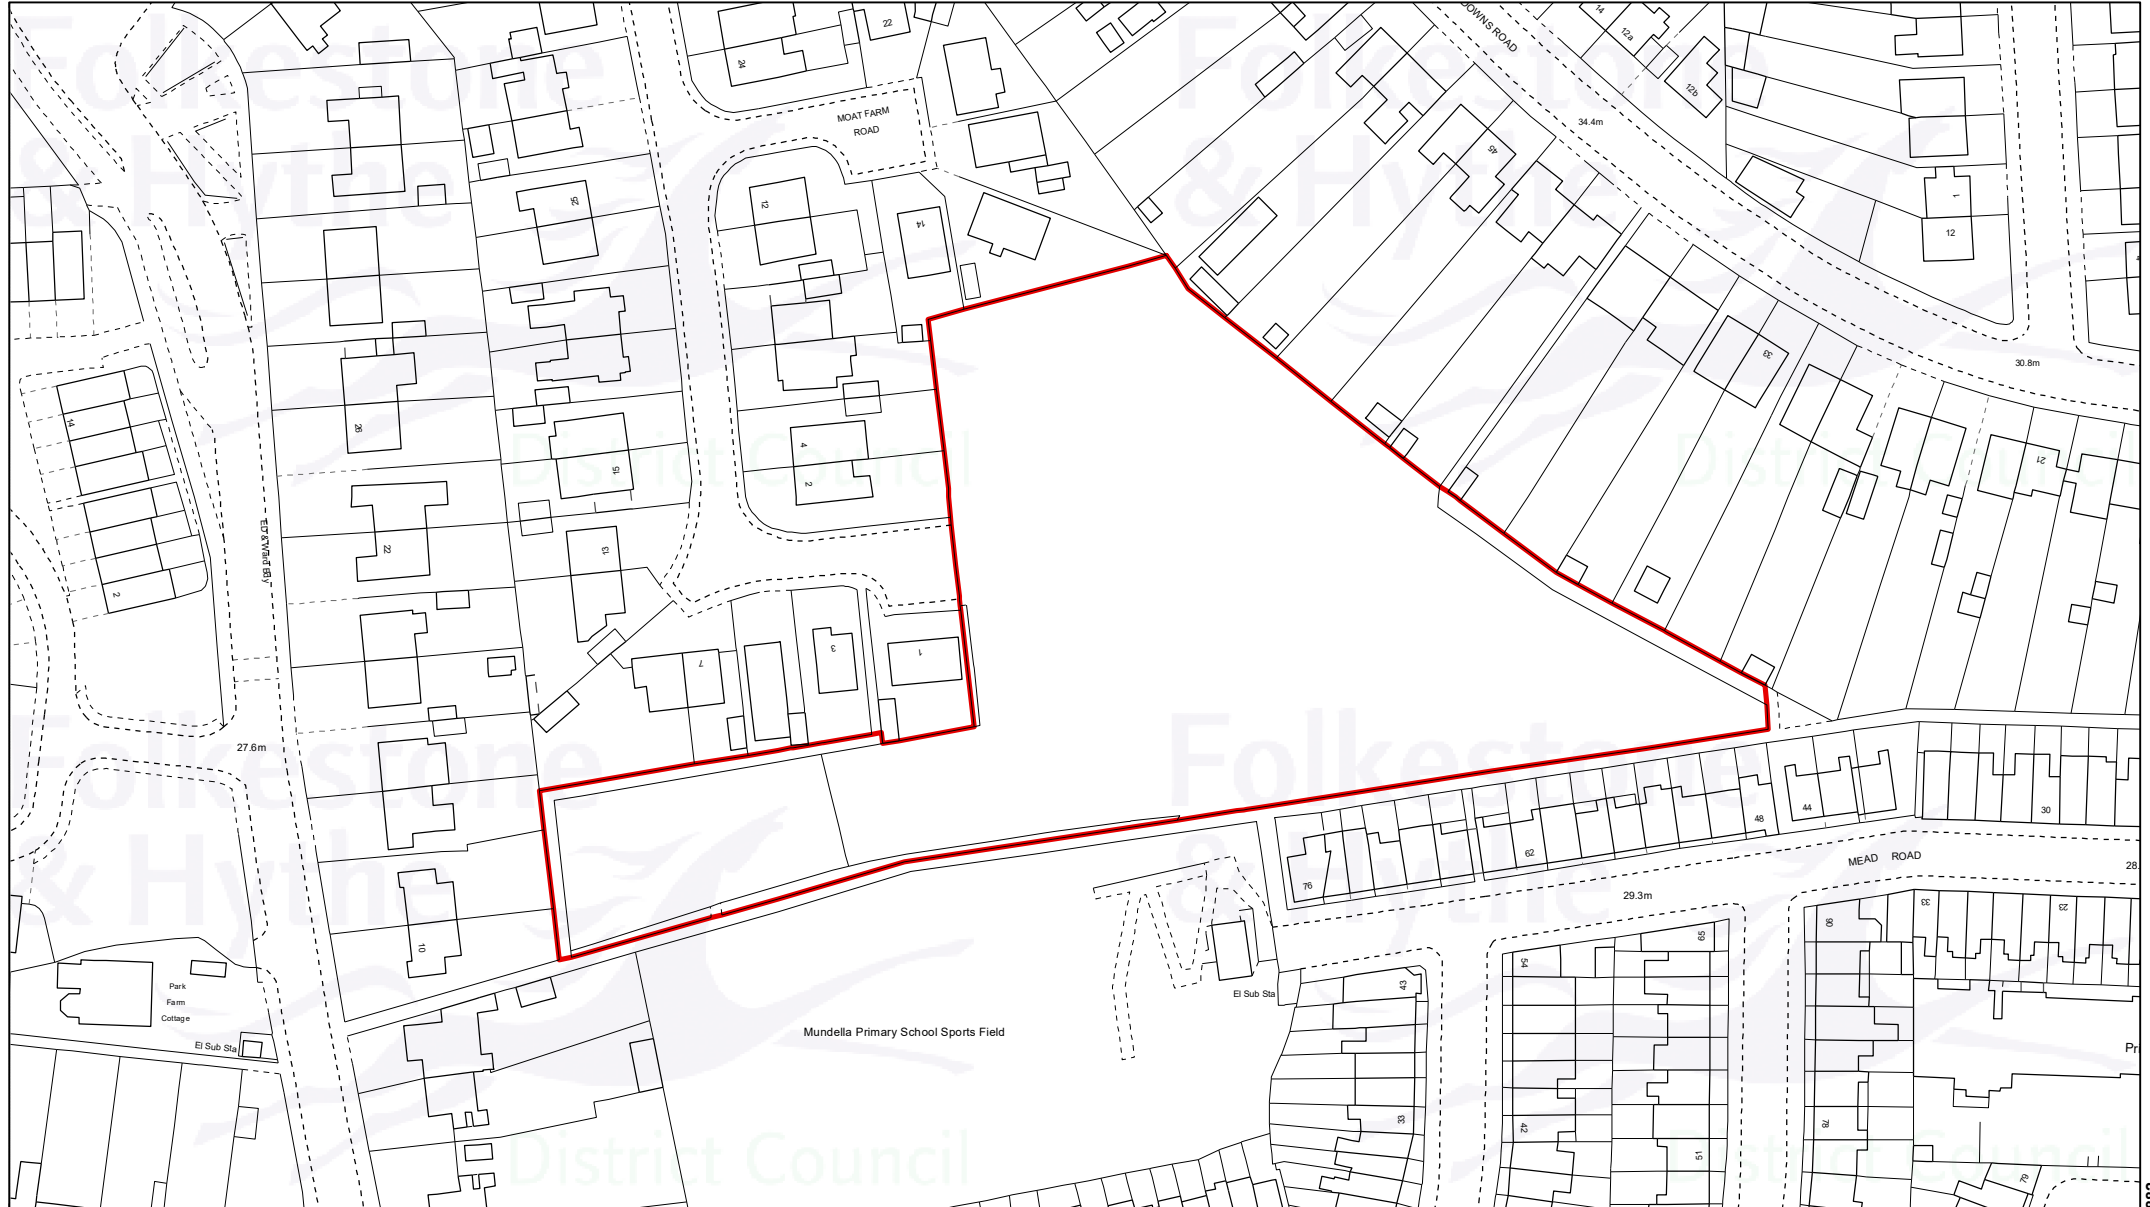

# Highview School, Moat Farm Road, Folkestone, CT19 5DJ

622373

622373

Drawn date:  
27 Jan 2022

Drawn by:  
A. Gheorghita

Drawing ref:  
2236/CO/LS

Contains Ordnance Survey data  
© Crown copyright and database right  
Folkestone & Hythe District Council 100019677 - 2022